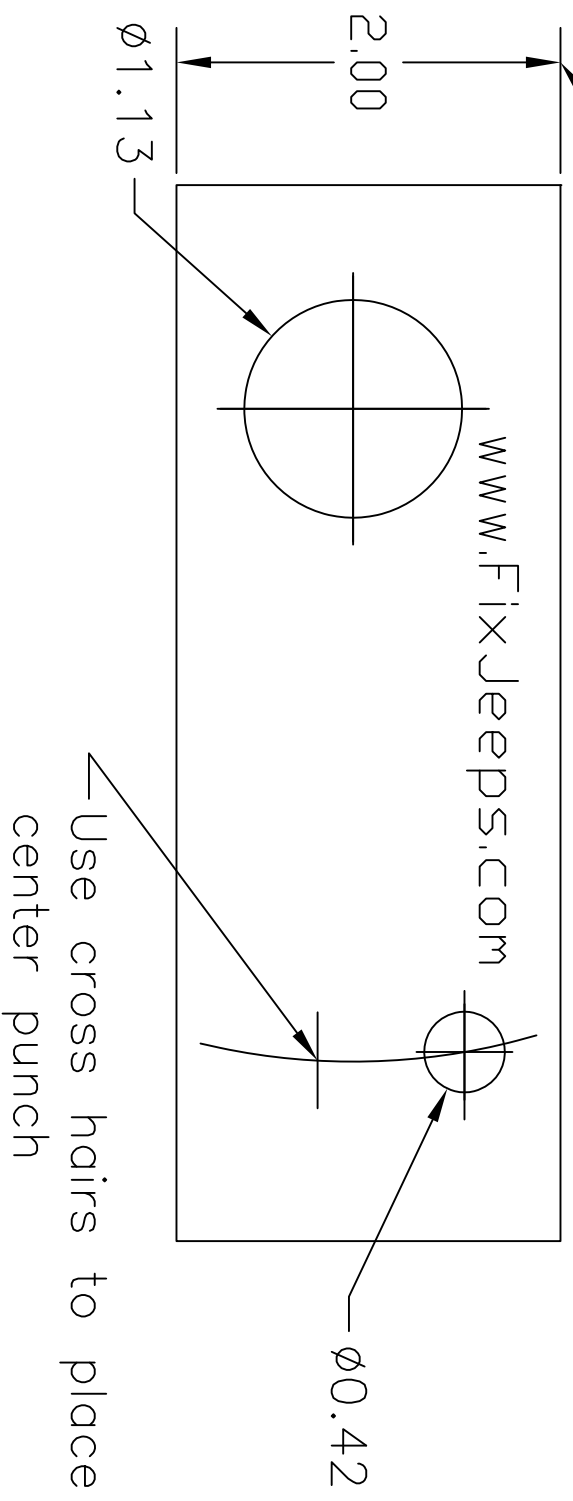

Cherokee to Wrangler T-Case Clocking Template. NP231 Transfer Case

Measure this dimension before using template. It must measure 2" or template will NOT be accurate!

See www.FixJeeps.com for how to use this template. Also download another copy for free if needed.

Scale: 1:1			